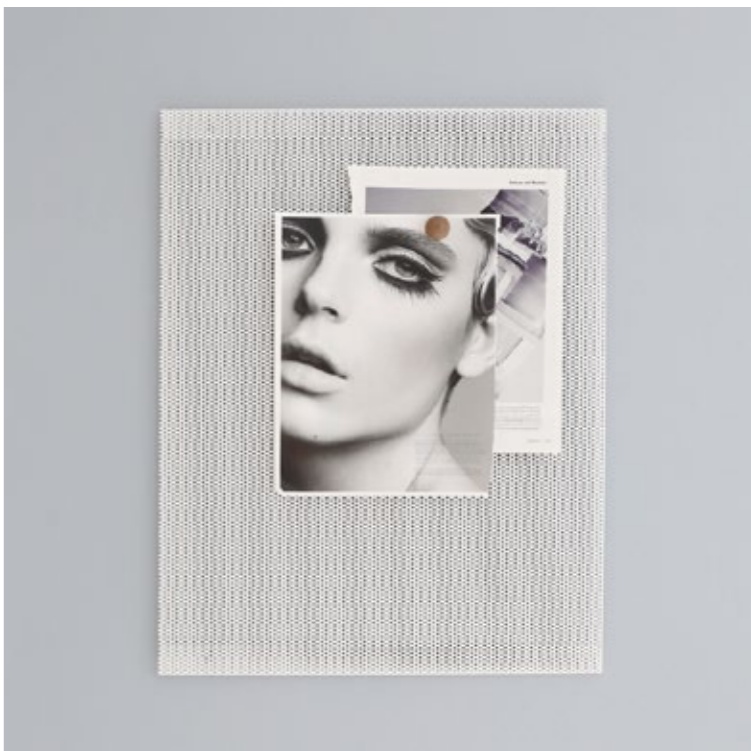

Designed with modern lines the collection can be used both in residential and commercial surroundings.

LEDGE:ABLE COLOURS / *News

*Light Clay | Greyblue | Black
Anthracite | White | *Dusty Green

LEDGE:ABLE

BIG:LEDGE

LEDGE

SHEET

THE SHOWCASE COLLECTION

The design intention of the Showcase shelf series is to radiate a calm, highly sculptural value. It can be personalised for different moods and environments - classically elegant, yet a strong appearance.